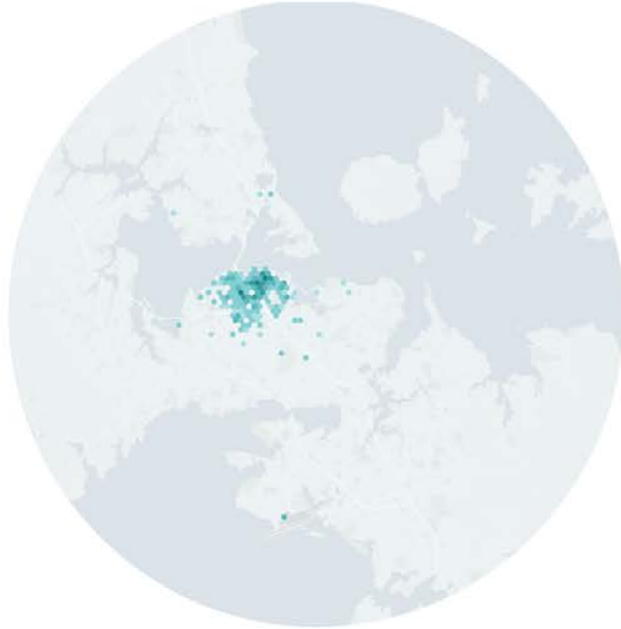

UBER

UBER TRIPS OVER TIME IN AUCKLAND

AUCKLAND, NEW ZEALAND

The color of each cell represents the magnitude of Uber dropoffs in that area.

2014

2017

Data from Auckland from month of May 2014 and May 2017. Completed trips only. Only areas with 5+ trips are shown.

TAURANGA CITY AIRPORT

A photograph of two women sitting in the back of a car. The woman on the left is wearing a black leather jacket over a colorful patterned top and is smiling while looking at a smartphone held by the woman on the right. The woman on the right is wearing a black sleeveless top and is laughing joyfully with her hand near her face. The car's interior, including the headrests and seatbelts, is visible in the background.

uber POOL

UBER