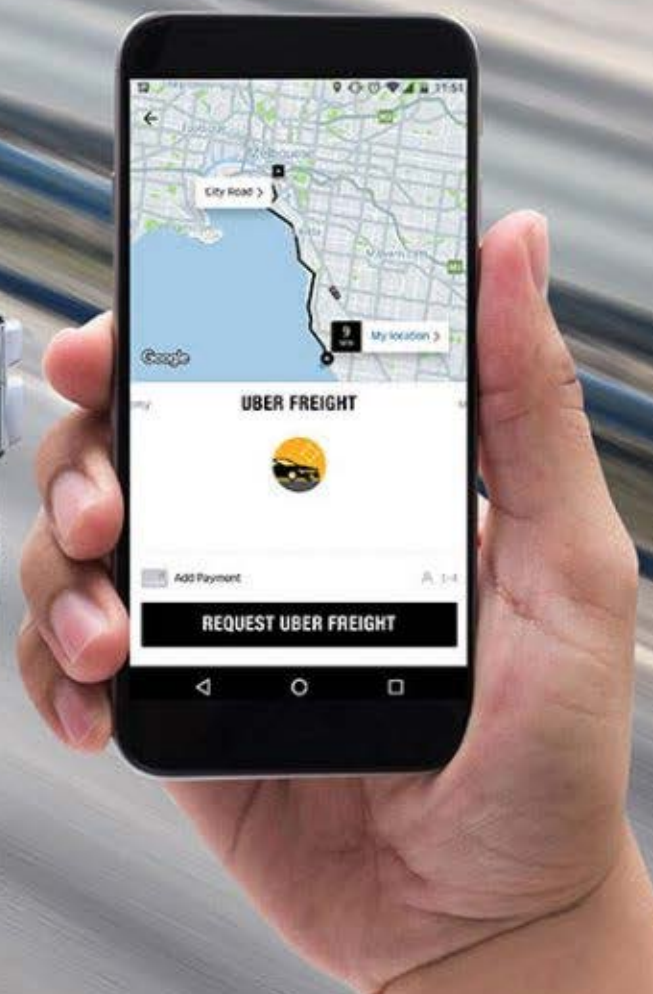

UBER

UBER TRIPS OVER TIME IN AUCKLAND

AUCKLAND, NEW ZEALAND

The color of each cell represents the magnitude of Uber dropoffs in that area.

2014

2017

Data from Auckland from month of May 2014 and May 2017. Completed trips only. Only areas with 5+ trips are shown.

TAURANGA CITY AIRPORT

A photograph of two women sitting in the back of a car. The woman on the left is wearing a black leather jacket over a colorful patterned top and is smiling while looking at a smartphone held by the woman on the right. The woman on the right is wearing a black sleeveless top and is laughing joyfully with her hand near her face. The car's interior, including the headrests and seatbelts, is visible in the background.

uber POOL

UBER